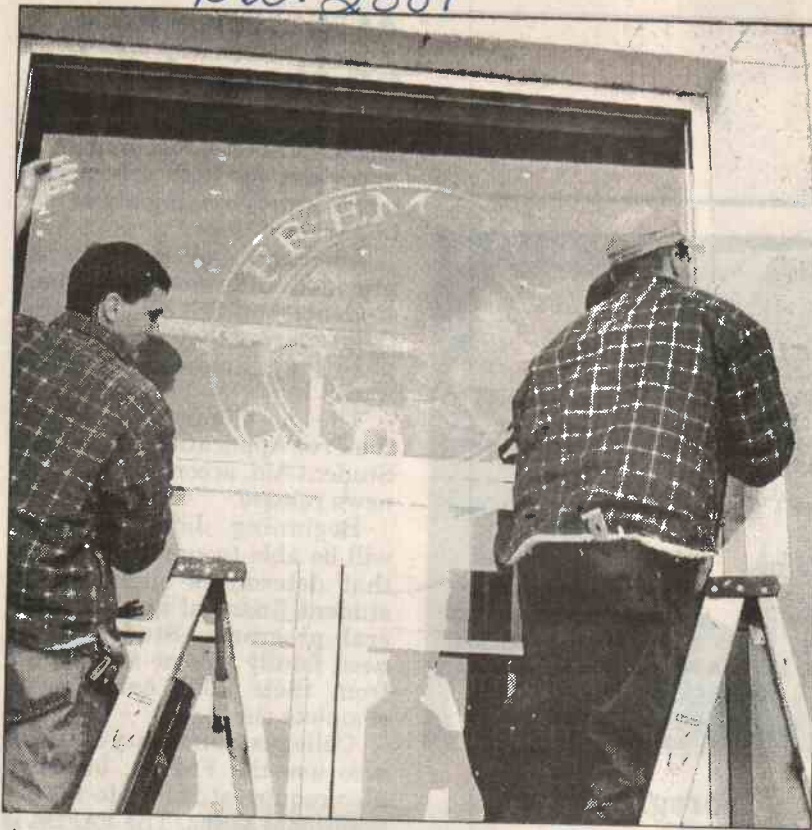

Dec. 2001

Jeremy LeCheminant, left and John LeCheminant from High Country Glass in St. Anthony install the new etched window above the entrance doors of the Fremont County Courthouse. The etched window depicts the counties logo and name. Staff photo by Christine Scott.