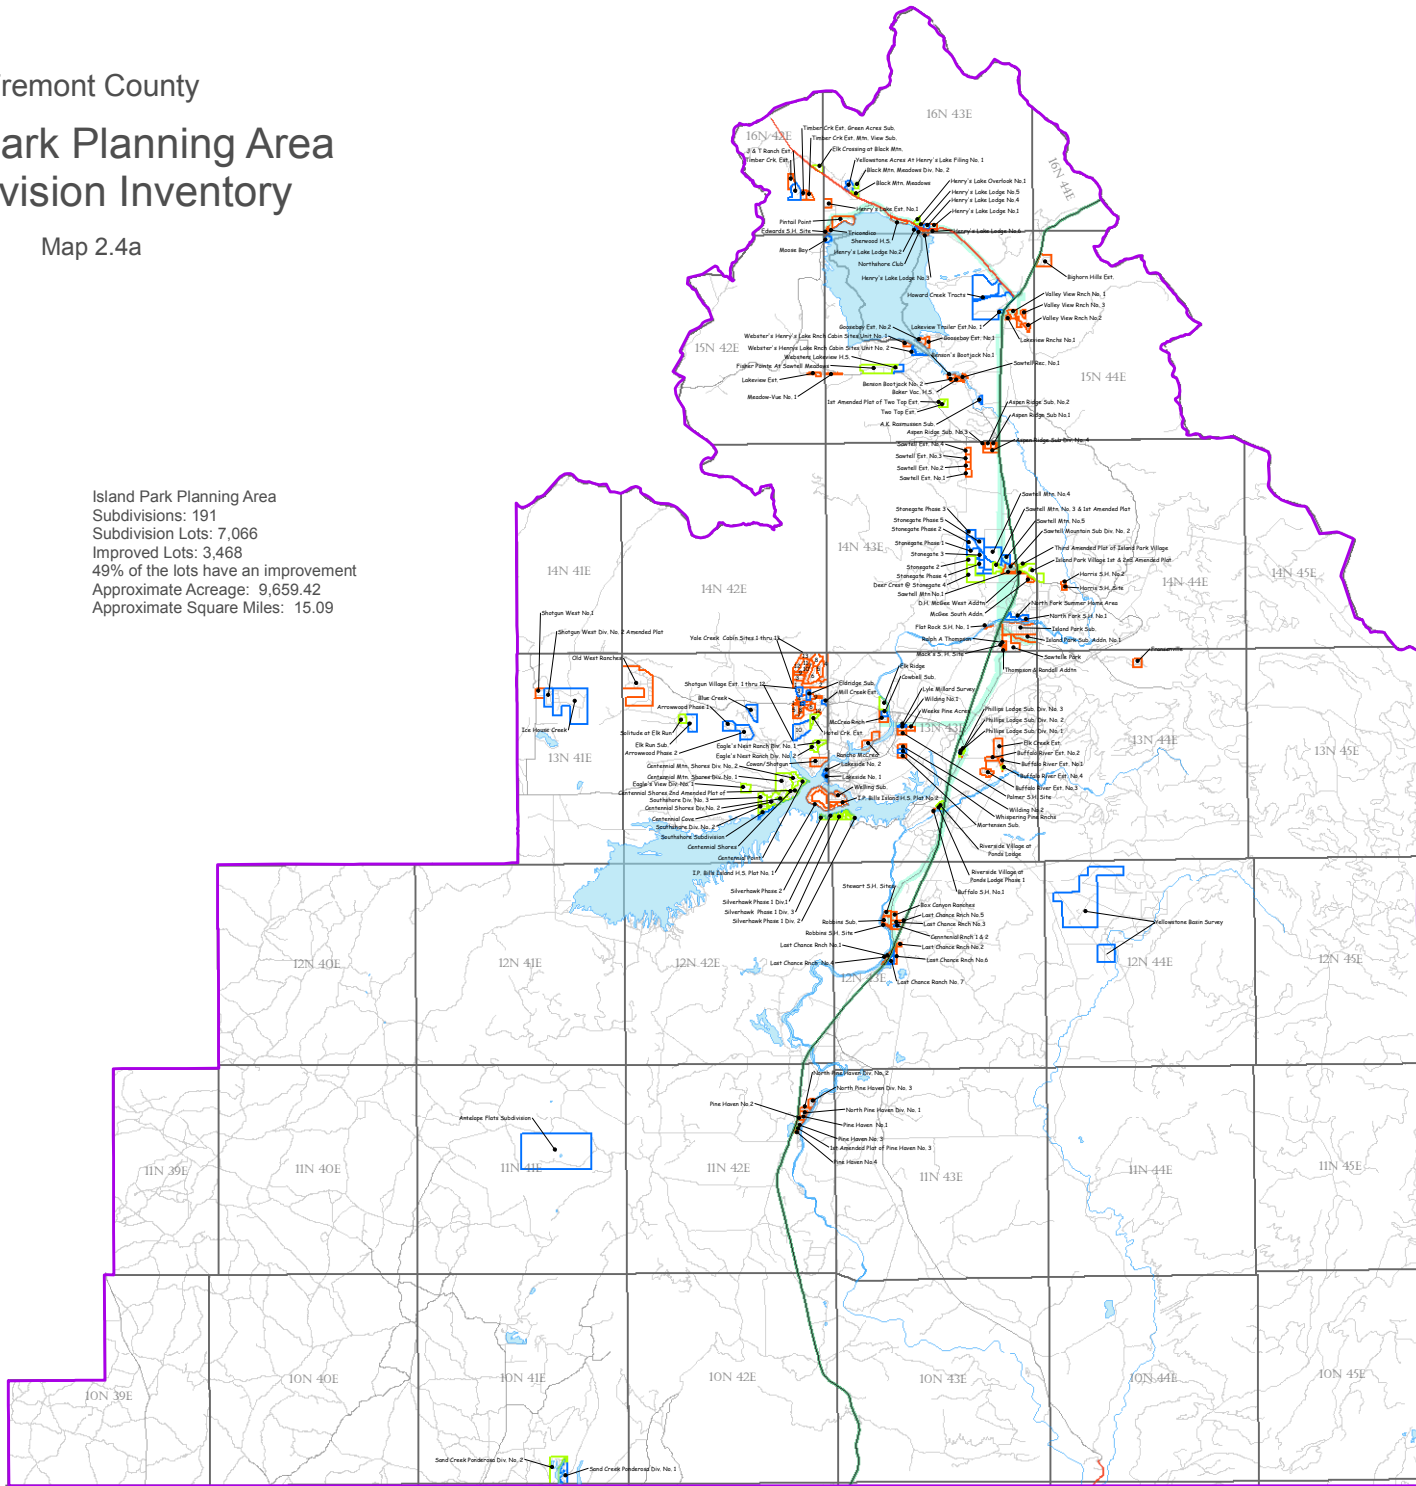

Fremont County Island Park Planning Area Subdivision Inventory

Map 2.4a

1. **Highways**
2. Type
   - US
   - STATE
   - Other Highways
   - County Maintained Roads
   - Roads
3. Rivers
4. Water/Lakes
5. City of Island Park
6. Island Park Planning Area
7. Subdivisions 2001 to 2007
8. Subdivisions 1990 to 2000
9. Subdivisions prior to 1990

Island Park Planning Area
Subdivisions: 191
Subdivision Lots: 7,066
Improved Lots: 3,468
49% of the lots have an improvement
Approximate Acreage: 9,659.42
Approximate Square Miles: 15.09