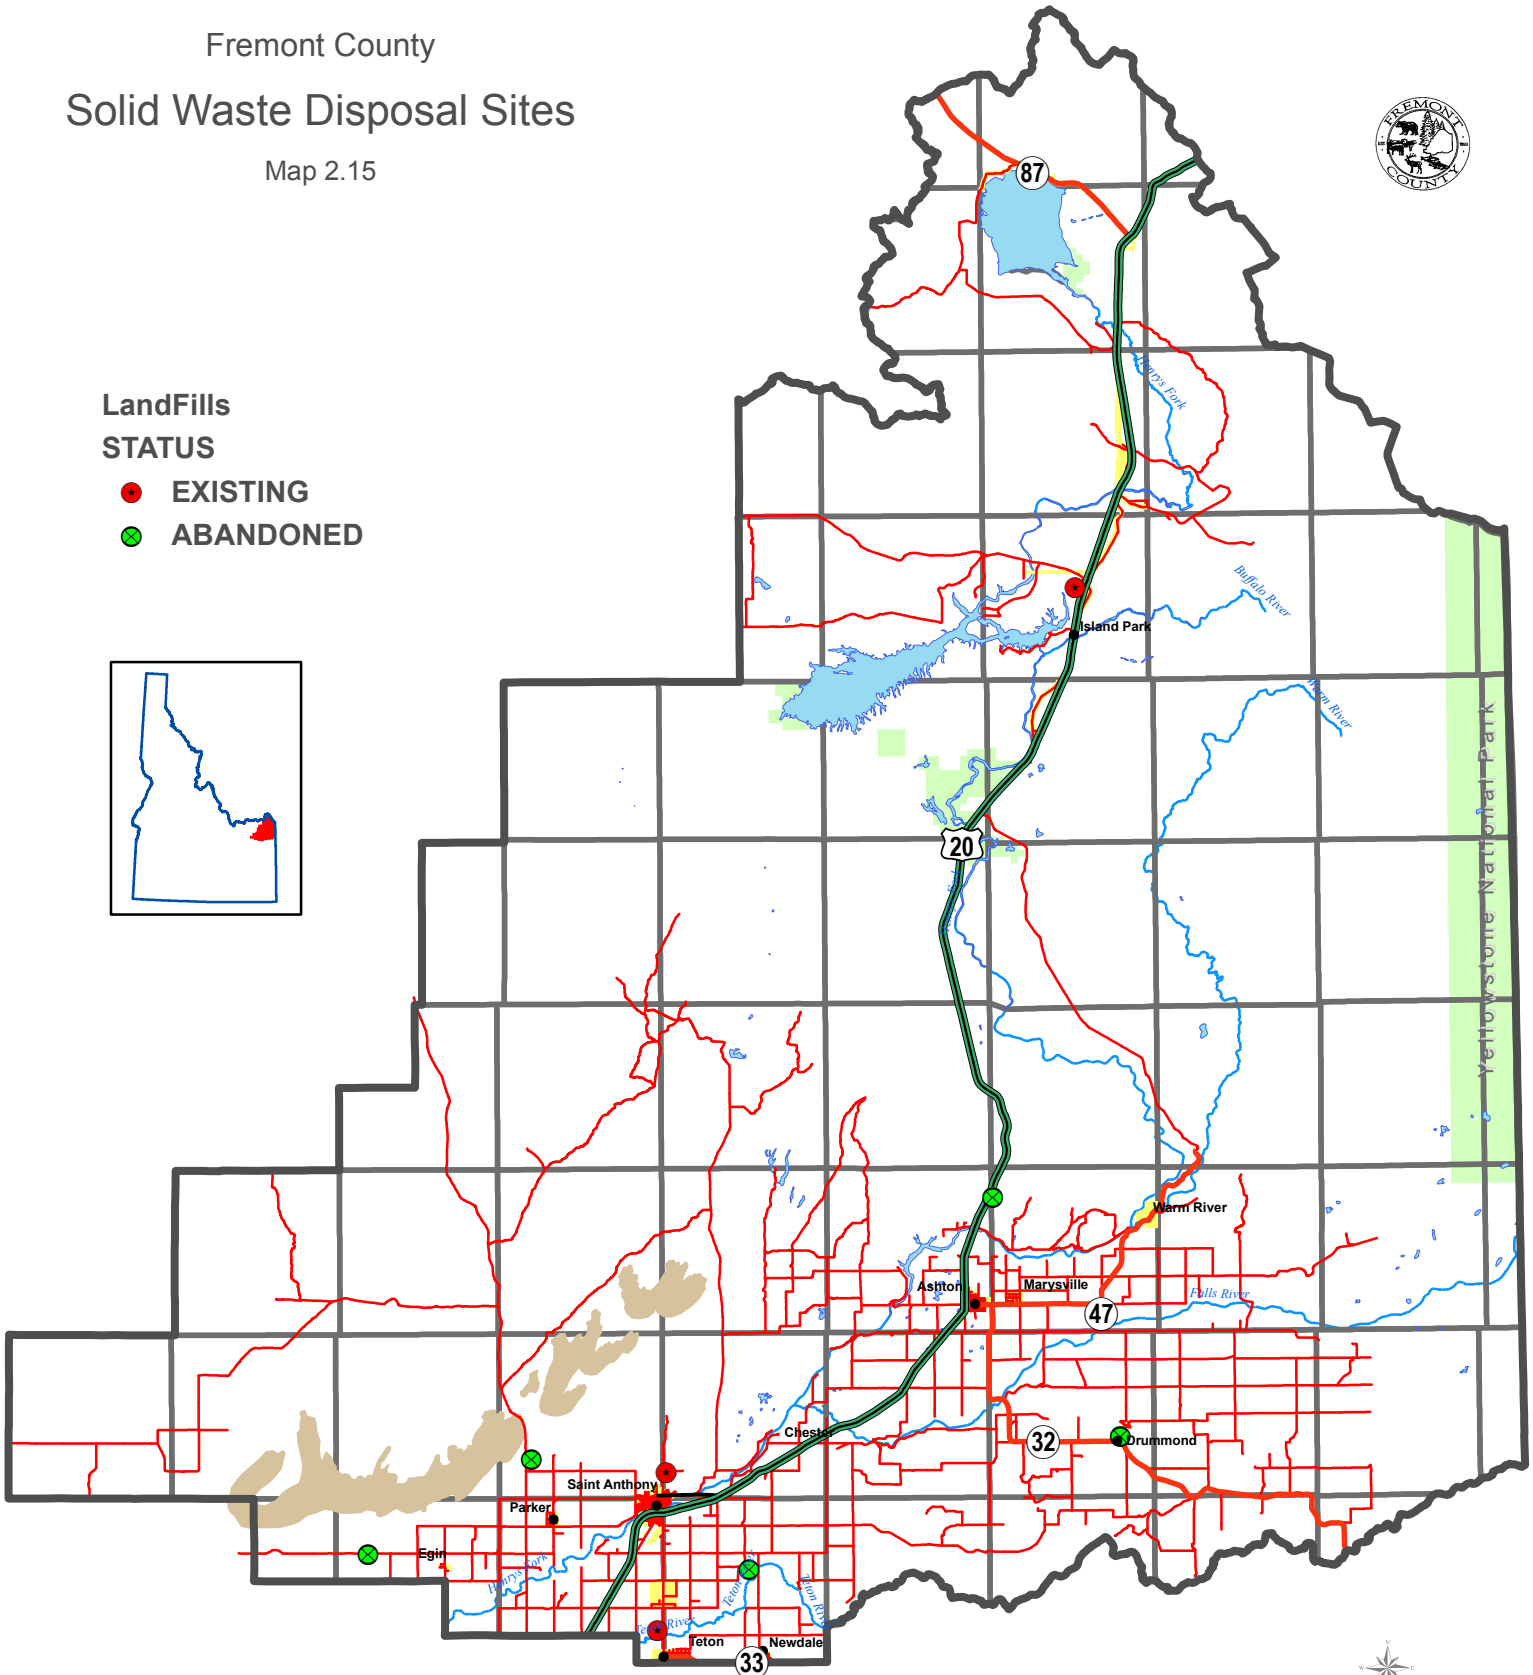

Fremont County Solid Waste Disposal Sites

Map 2.15

Landfills STATUS

- EXISTING
- ABANDONED

Printed Sept. 9, 2007
1 in = 7 miles

Projection: State Plane NAD1983 Feet