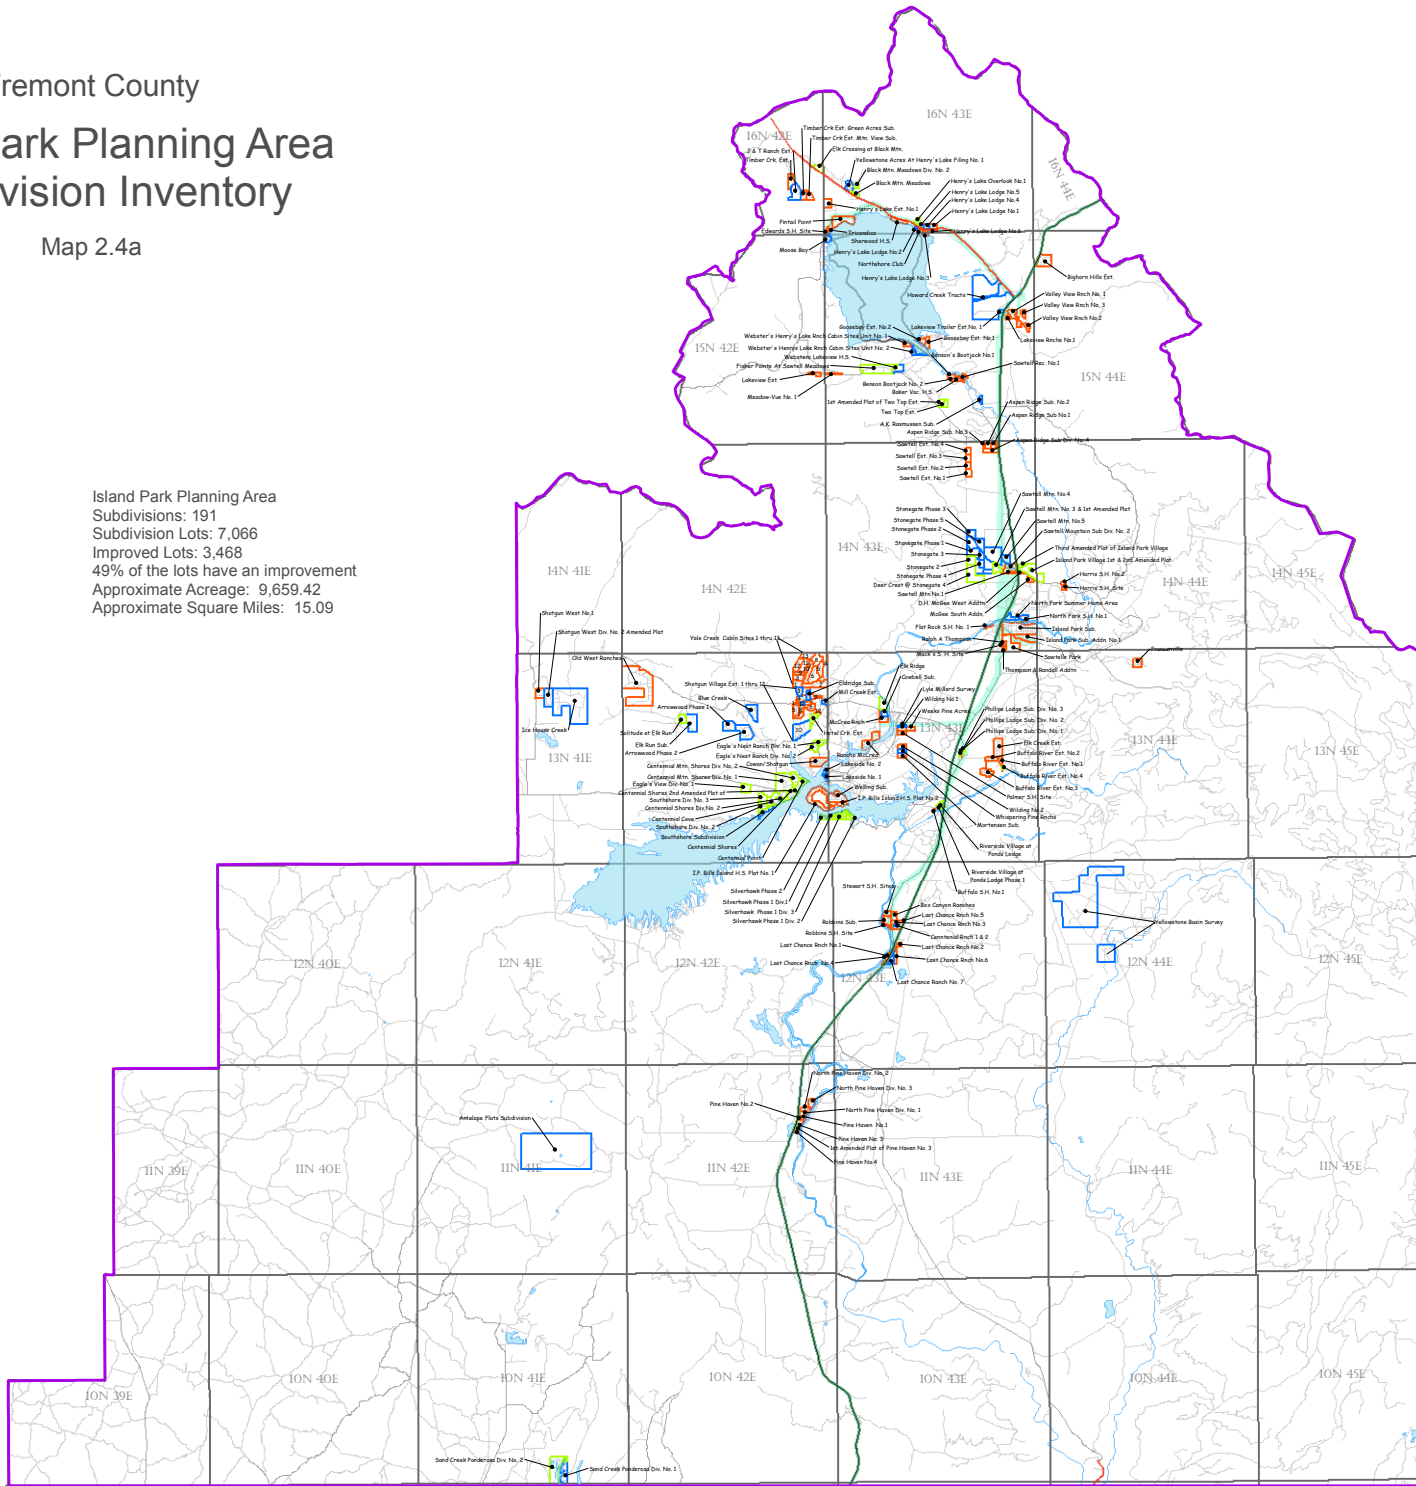

Fremont County Island Park Planning Area Subdivision Inventory

Map 2.4a

1. **Highways**
2. Type
   - US
   - STATE
   - Other Highways
   - County Maintained Roads
   - Roads
   - Rivers
   - Water/Lakes
   - City of Island Park
   - Island Park Planning Area
   - Subdivisions 2001 to 2007
   - Subdivisions 1990 to 2000
   - Subdivisions prior to 1990

Island Park Planning Area
Subdivisions: 191
Subdivision Lots: 7,066
Improved Lots: 3,468
49% of the lots have an improvement
Approximate Acreage: 9,659.42
Approximate Square Miles: 15.09