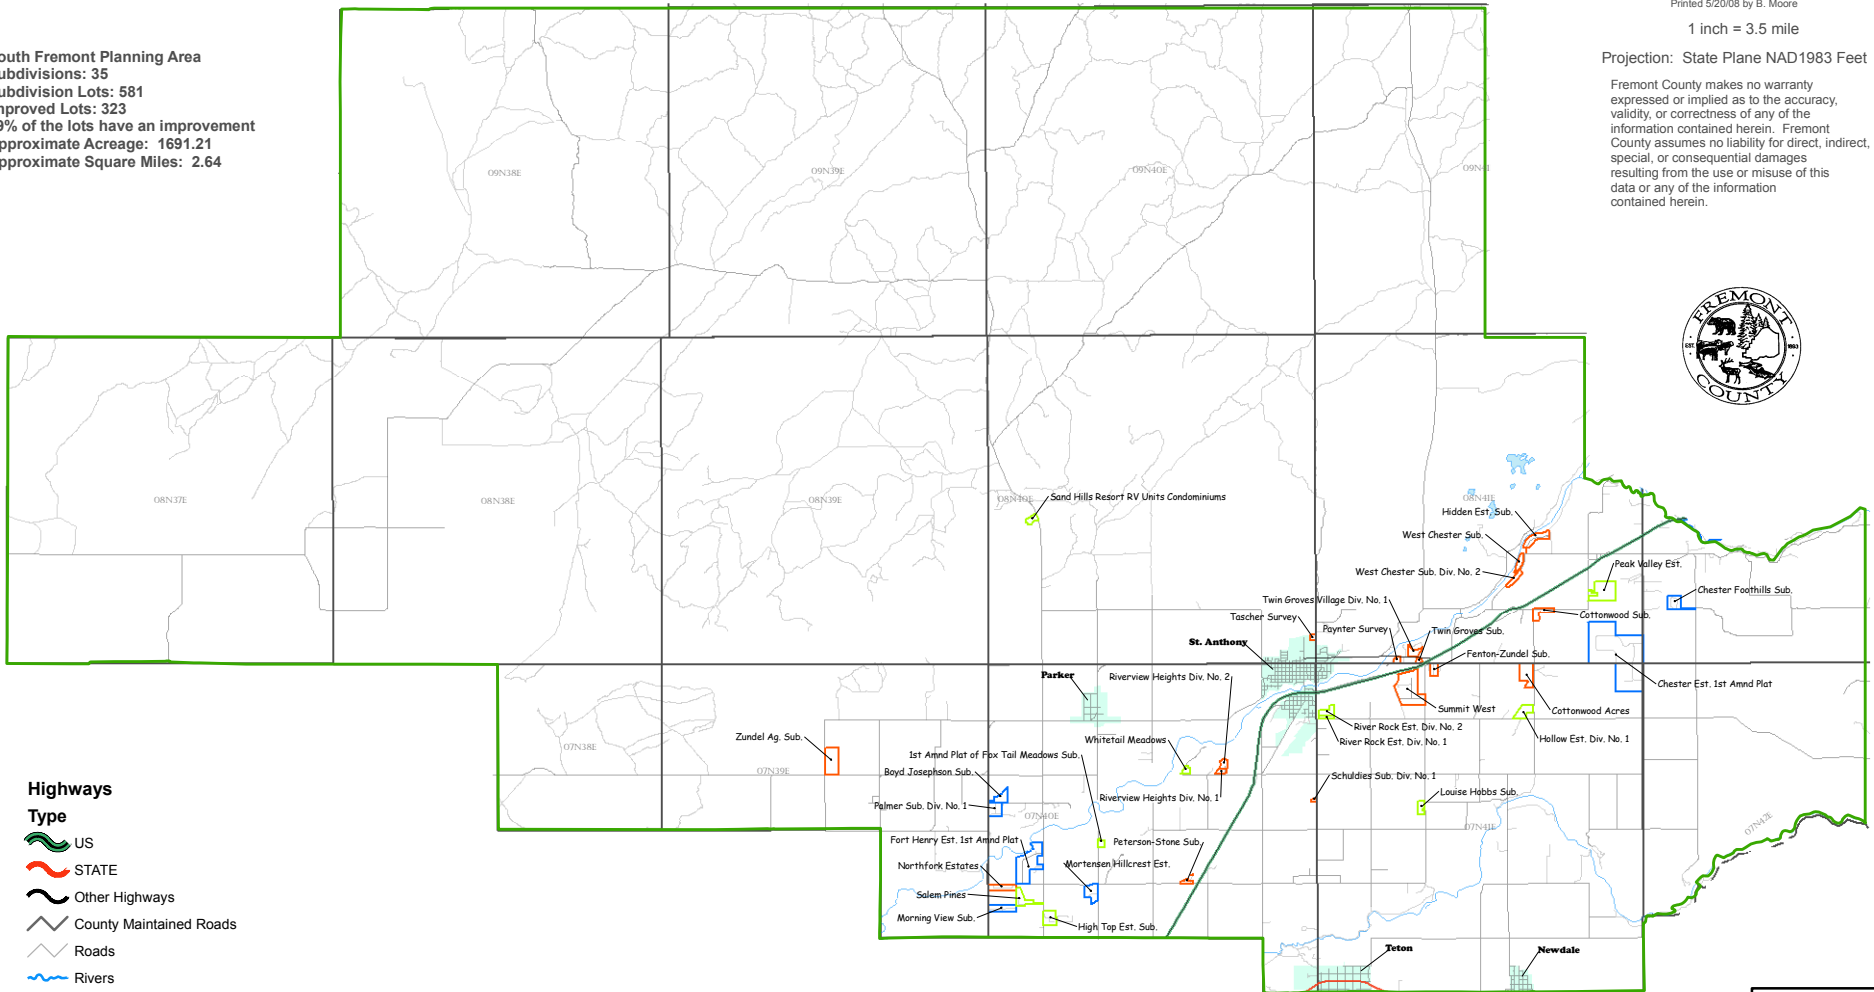

Fremont County
 South Fremont Planning Area
 Subdivision Inventory
 Map 2.4c

South Fremont Planning Area
 Subdivisions: 35
 Subdivision Lots: 581
 Improved Lots: 323
 49% of the lots have an improvement
 Approximate Acreage: 1691.21
 Approximate Square Miles: 2.64

Printed 5/20/08 by B. Moore

1 inch = 3.5 mile

Projection: State Plane NAD1983 Feet

Fremont County makes no warranty expressed or implied as to the accuracy, validity, or correctness of any of the information contained herein. Fremont County assumes no liability for direct, indirect, special, or consequential damages resulting from the use or misuse of this data or any of the information contained herein.

Highways

- Type
- US
 - STATE
 - Other Highways
 - County Maintained Roads
 - Roads
 - Rivers
 - Water/Lakes
 - South Fremont Planning Area
 - Incorporated Townsite
 - Subdivisions 2001 to 2007
 - Subdivisions 1990 to 2000
 - Subdivisions prior to 1990