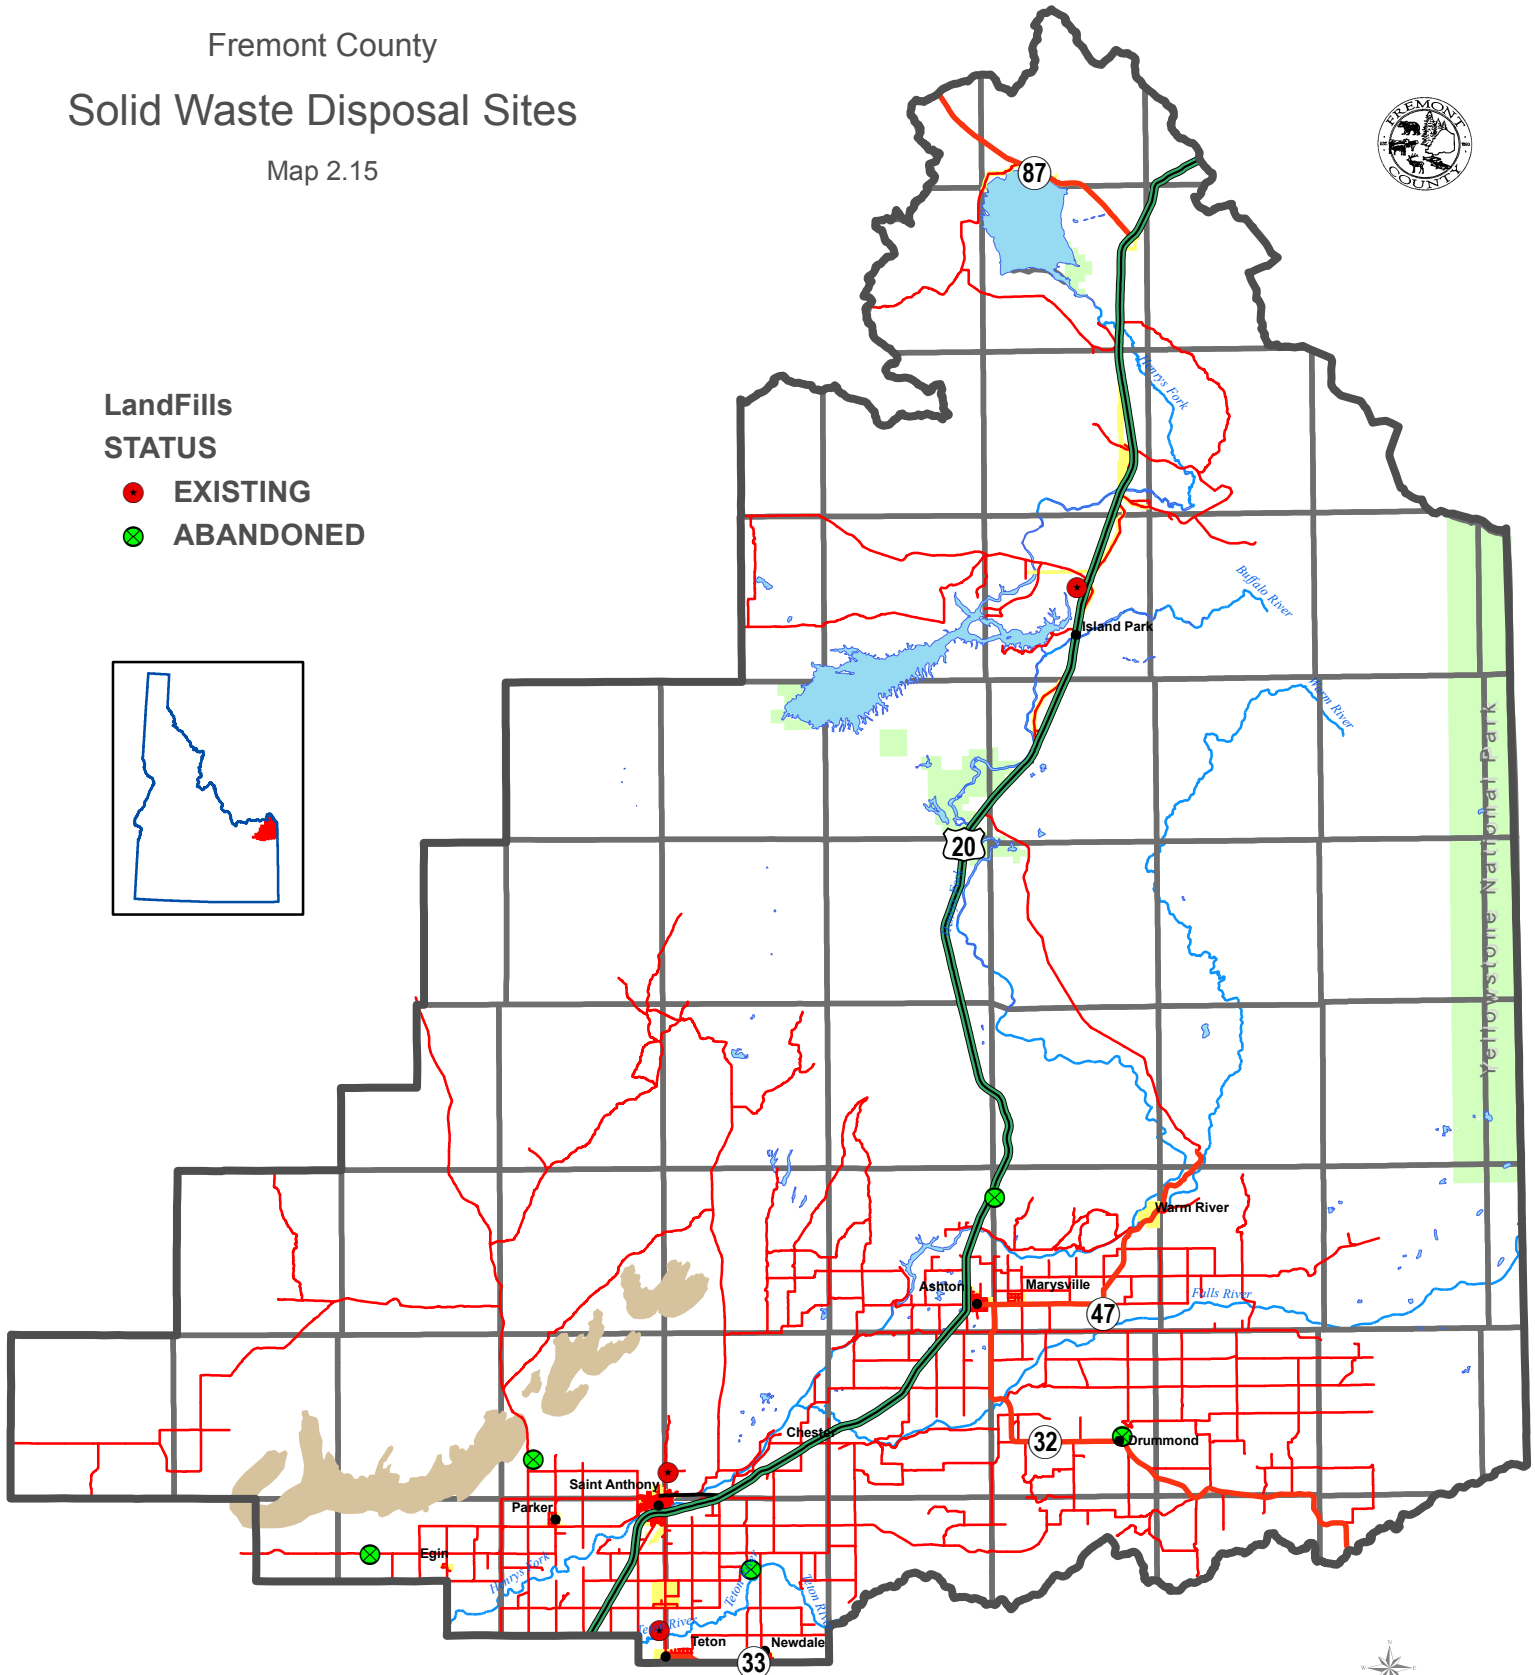

Fremont County Solid Waste Disposal Sites

Map 2.15

Landfills STATUS

- EXISTING
- ABANDONED

Printed Sept. 9, 2007
1 in = 7 miles

Projection: State Plane NAD1983 Feet